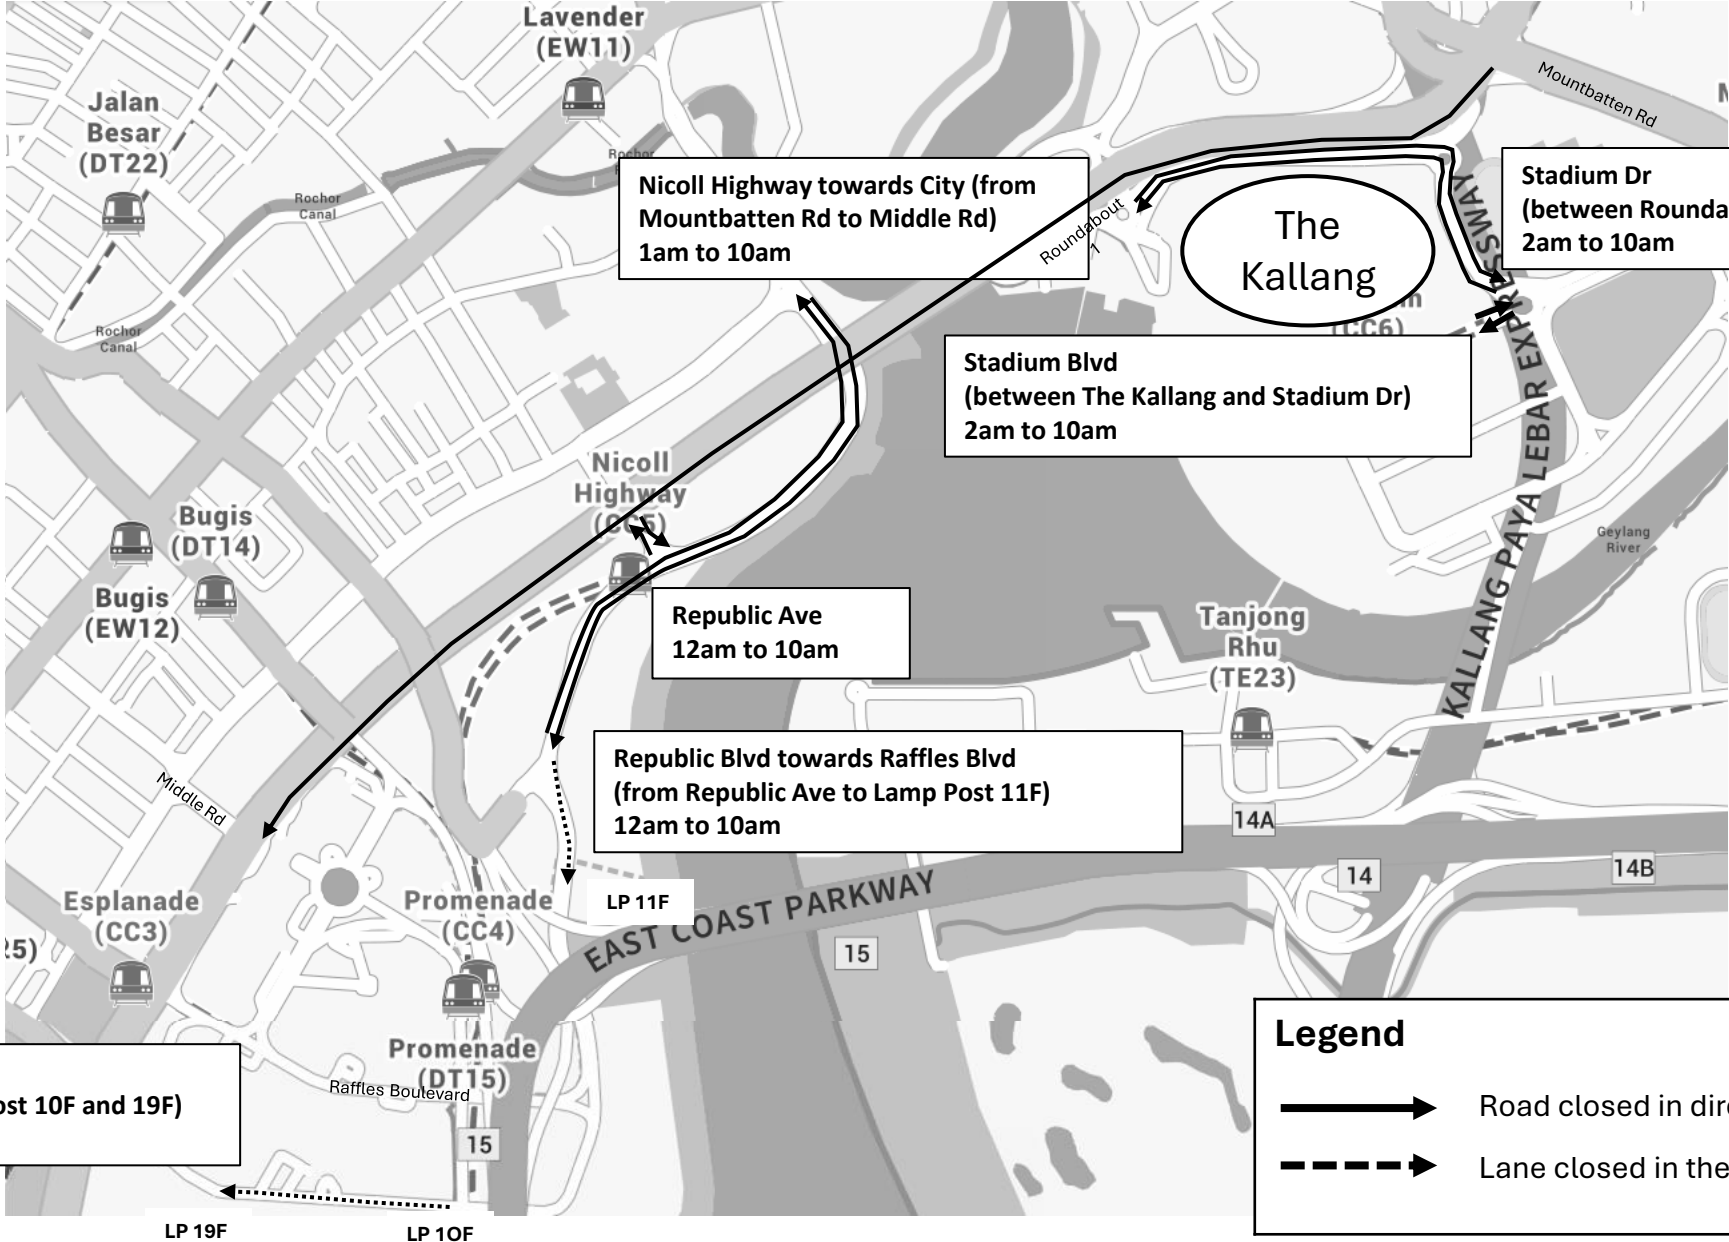

Closure Time	Road Name	Closure Extent
12am to 10am	Republic Blvd towards Raffles Blvd (from Republic Ave to Lamp Post 11F)	Leftmost Lane
	Republic Ave	Full Road Closure
1am to 10am	Nicoll Highway towards City (from Mountbatten Rd to Middle Rd)	Carriageway Closure
2am to 10am	Stadium Dr (between Roundabout 1 and Stadium Blvd)	Full Road Closure
	Stadium Blvd (between The Kallang and Stadium Dr)	
3am to 10am	Raffles Ave (between Lamp Post 10F and 19F)	Leftmost Lane

19 April 2026

Legend

- Road closed in direction drawn
- Lane closed in the direction drawn